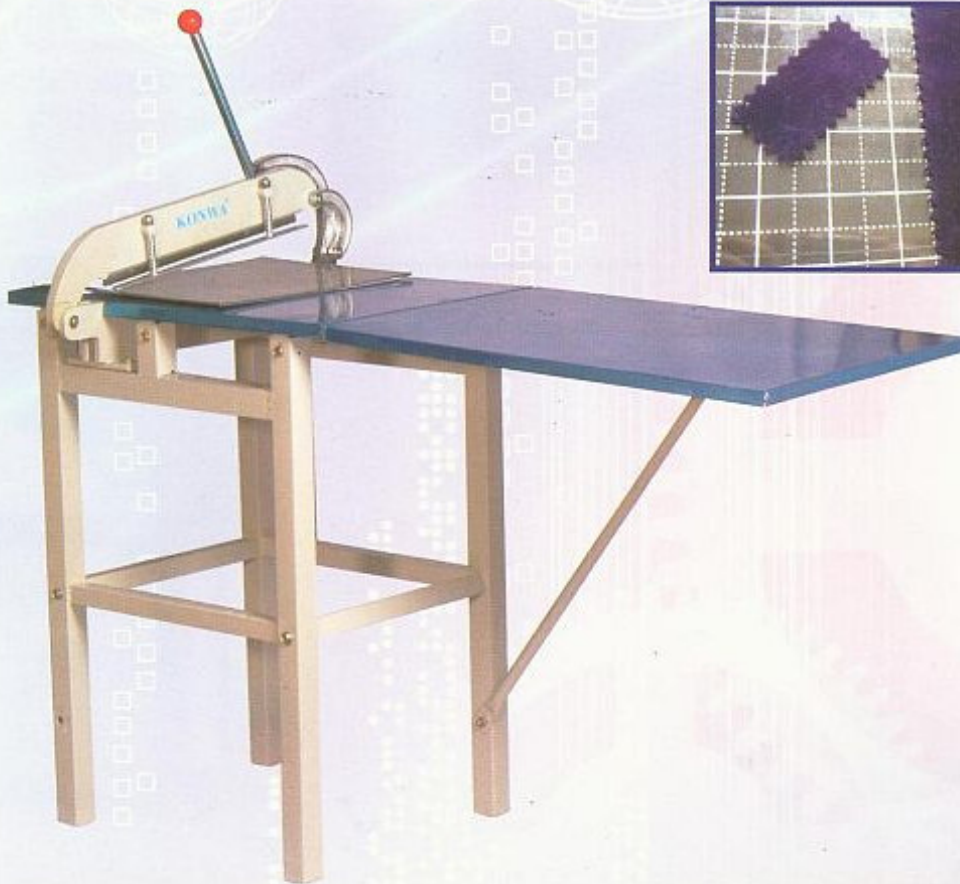

KW-608

Portable Toothed Cutter

KW-628

Toothed Cutter Complete With Table & Stand

Model	Cutting Thickness (mm)	Cutting Length (mm)	Toothed Gauge (mm)	GW / NW (kg)	Packing Size (mm)
KW-608	Max. 20	Max. 300	6 x 3	7.5 / 7.0	400 x 220 x 520
KW-628	Max. 20	Max. 400	6 x 3	20 / 19	500 x 160 x 800