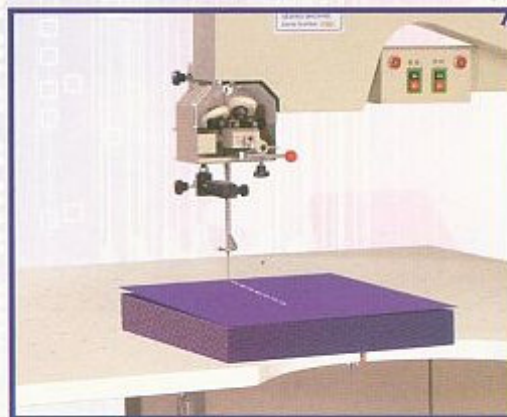

KW-9900

Bandknife Cloth Cutting Machine

Model	Table Size (mm)	Thickness (mm)	Arm Size (mm)	Knife Size (mm)	Voltage (V)	Wattage (W)	GW / NW (kg)	Packing Size (mm)
KW-9900	1500 x 1800	180	900	3860	240	550	350 / 320	2500 x 1000 x 1700